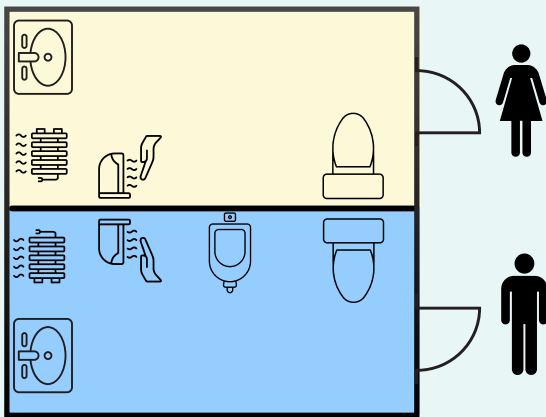

1 x 1 Toilet Trailer

Our 1 x 1 smart toilet trailer offers enhanced comfort and an upgrade to standard facilities.

The unit is towed into position by our trained staff. If needed, cleaning can be added to your hire to ensure your toilets stay sparkling clean.

Fresh water tank holds 400 litres, no chemical flush used, just plain water. Cold water sinks, urinal on mens side.

Unit can be connected to mains drainage and water if available. Or operate fully self contained

Electricity supply - 6KVA generator or mains supply needed for lights, heater and hand drier.

01922 649 961

info@centraltoilethire.co.uk

www.centraltoilethire.co.uk

	DIMENSIONS	
Height		2.5M
Ground to unit floor approx		0.5M
Width		1.8M
Length		3.0M