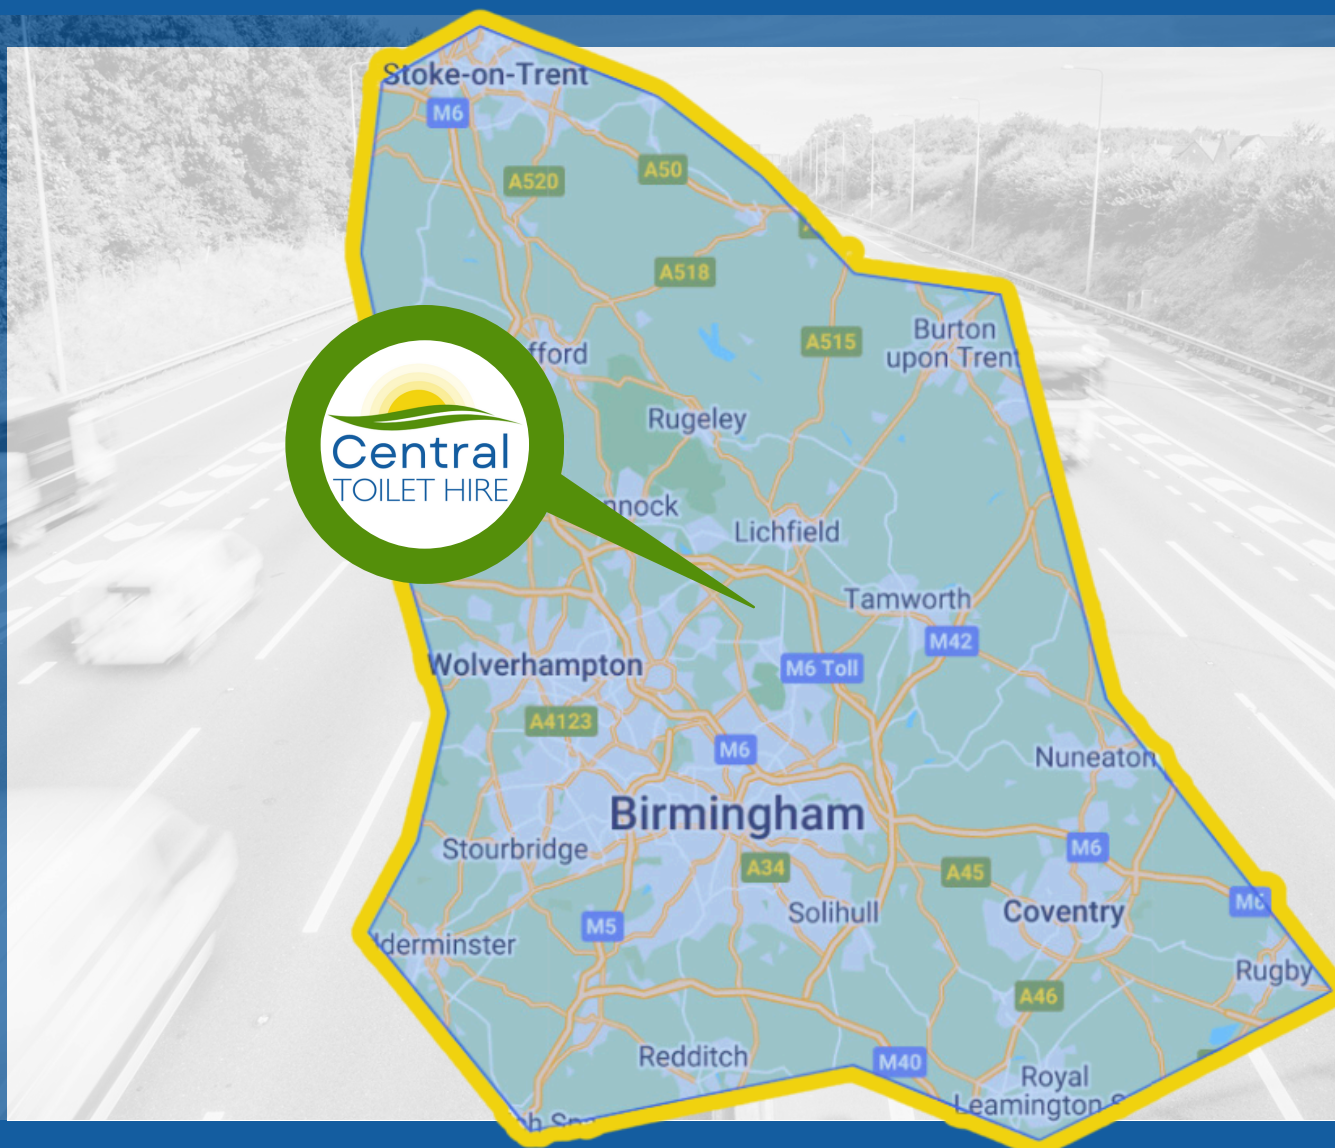

01922 649 961

www.centraltoilethire.co.uk