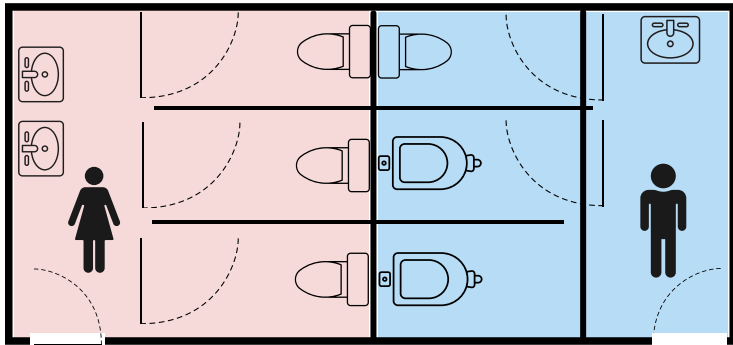

Luxury Toilet Trailer

Our luxury toilet trailers are ideal for events and weddings, offering added comfort to your occasion.

The unit is towed into position by our trained staff. If needed, servicing and cleaning can be added to your hire to ensure your toilets stay sparkling clean.

 01922 649 961

 info@centraltoilethire.co.uk

 www.centraltoilethire.co.uk

No plumbing or drainage required.

Electricity supply – 32A generator or mains supply needed. Low wattage water heaters and panel heaters. Hand air driers on both sides of unit

Mens and womens toilets.
 Women: 3 x cubicles 2 x sinks
 Men: 1 x cubicle, 2 x urinals, 1 x sink

DIMENSIONS

HEIGHT a:	231 cm	Trailer roof to internal floor
HEIGHT a:	290 cm	Trailer roof to Ground
WIDTH:	229 cm	