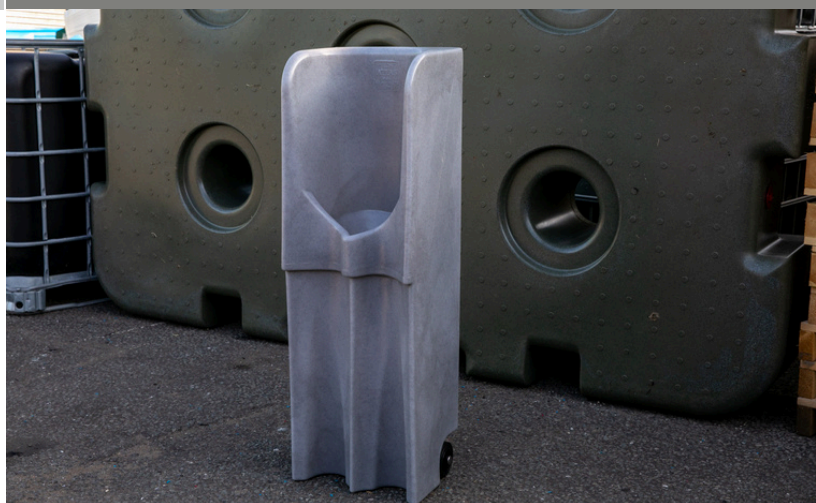

01922 649 961

www.centraltoilethire.co.uk