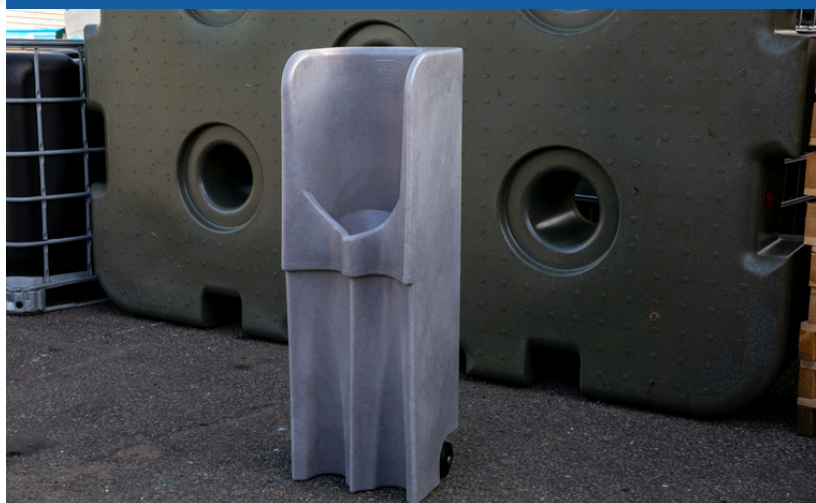

### DIMENSIONS

<b>Width</b>	39cm
<b>Height</b>	120cm
<b>Depth</b>	33cm
<b>Dry Weight</b>	10 kg
<b>Waste Capacity</b>	50 Litres

Compact and lightweight unit making it versatile for many spaces and occasions

Wheelable, easy to move unit, perfect for small spaces where there is no room for portable toilets.

11 gallon / 50 litre waste capacity, can be emptied alongside your portable toilet weekly service

01922 649 961