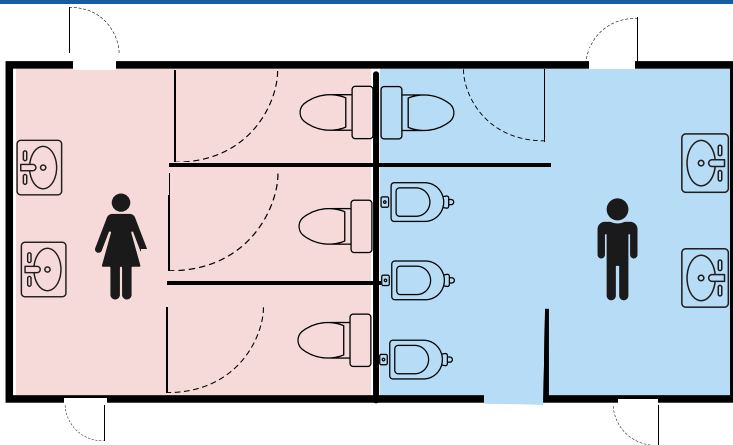

01922 649 961

info@centraltoilethire.co.uk

www.centraltoilethire.co.uk

No plumbing or drainage required.

Electricity supply – 32A generator or mains supply needed. Lighting, hot water and paper towel dispensers on both sides of unit

Mens and womens toilets.
 Women: 3 x cubicles 2 x sinks
 Men: 1 x cubicle, 3 x urinals, 2 x sinks

DIMENSIONS		LENGTH	5.8M
HEIGHT	2.42M <th>TOW BAR LENGTH</th> <td>1.3M</td>	TOW BAR LENGTH	1.3M
WIDTH	2.3M <th>FLOOR TO STEP</th> <td>0.36M</td>	FLOOR TO STEP	0.36M