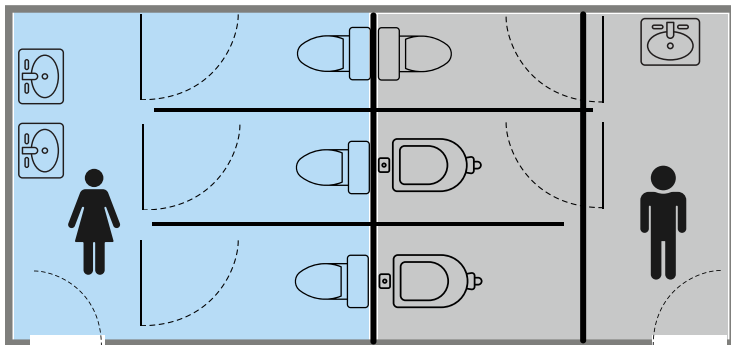

### DIMENSIONS

<b>HEIGHT:</b>	231 cm	Trailer roof to internal floor
<b>HEIGHT:</b>	290 cm	Trailer roof to Ground
<b>WIDTH:</b>	229 cm	
<b>LENGTH</b>	516cm	Trailer without towing frame
<b>LENGTH</b>	600cm	Trailer with towing frame

No plumbing or drainage required.

Electricity supply - 32A generator or mains supply needed.  
Low wattage water heaters and panel heaters. Hand air driers on both sides of unit

Mens and womens toilets.  
Women: 3 x cubicles 2 x sinks  
Men: 1 x cubicle, 2 x urinals, 1 x sink